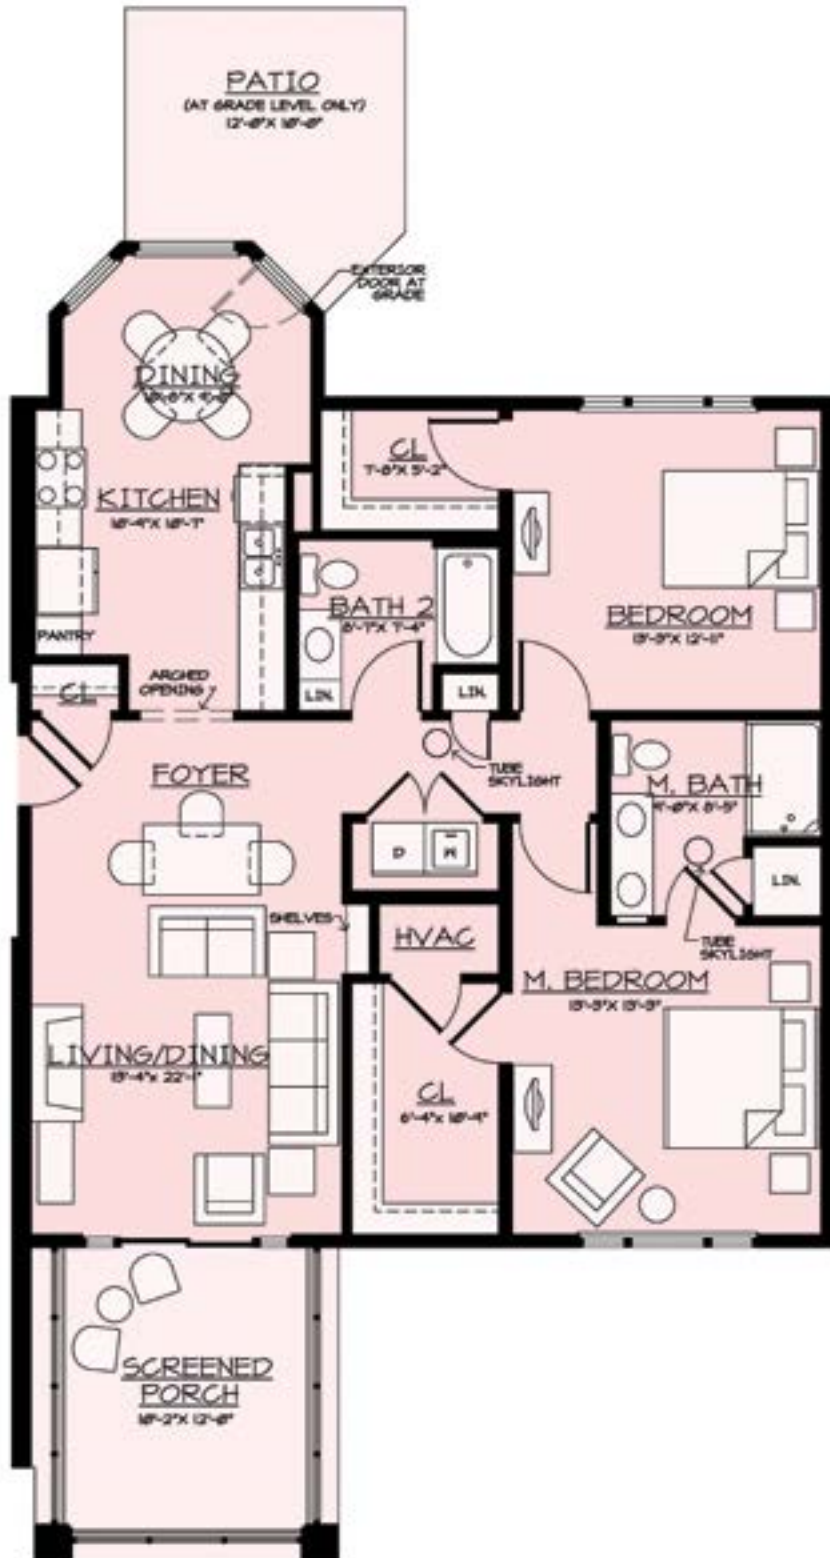

**ASBURY PLACE**  
MARYVILLE  
*Colorful Living*

MaryvilleSeniorLiving.com | Marketing: 865.238.8318

**Dogwood:** 1,329 square feet

*Apartment Floor Plans*

EQUAL HOUSING OPPORTUNITY