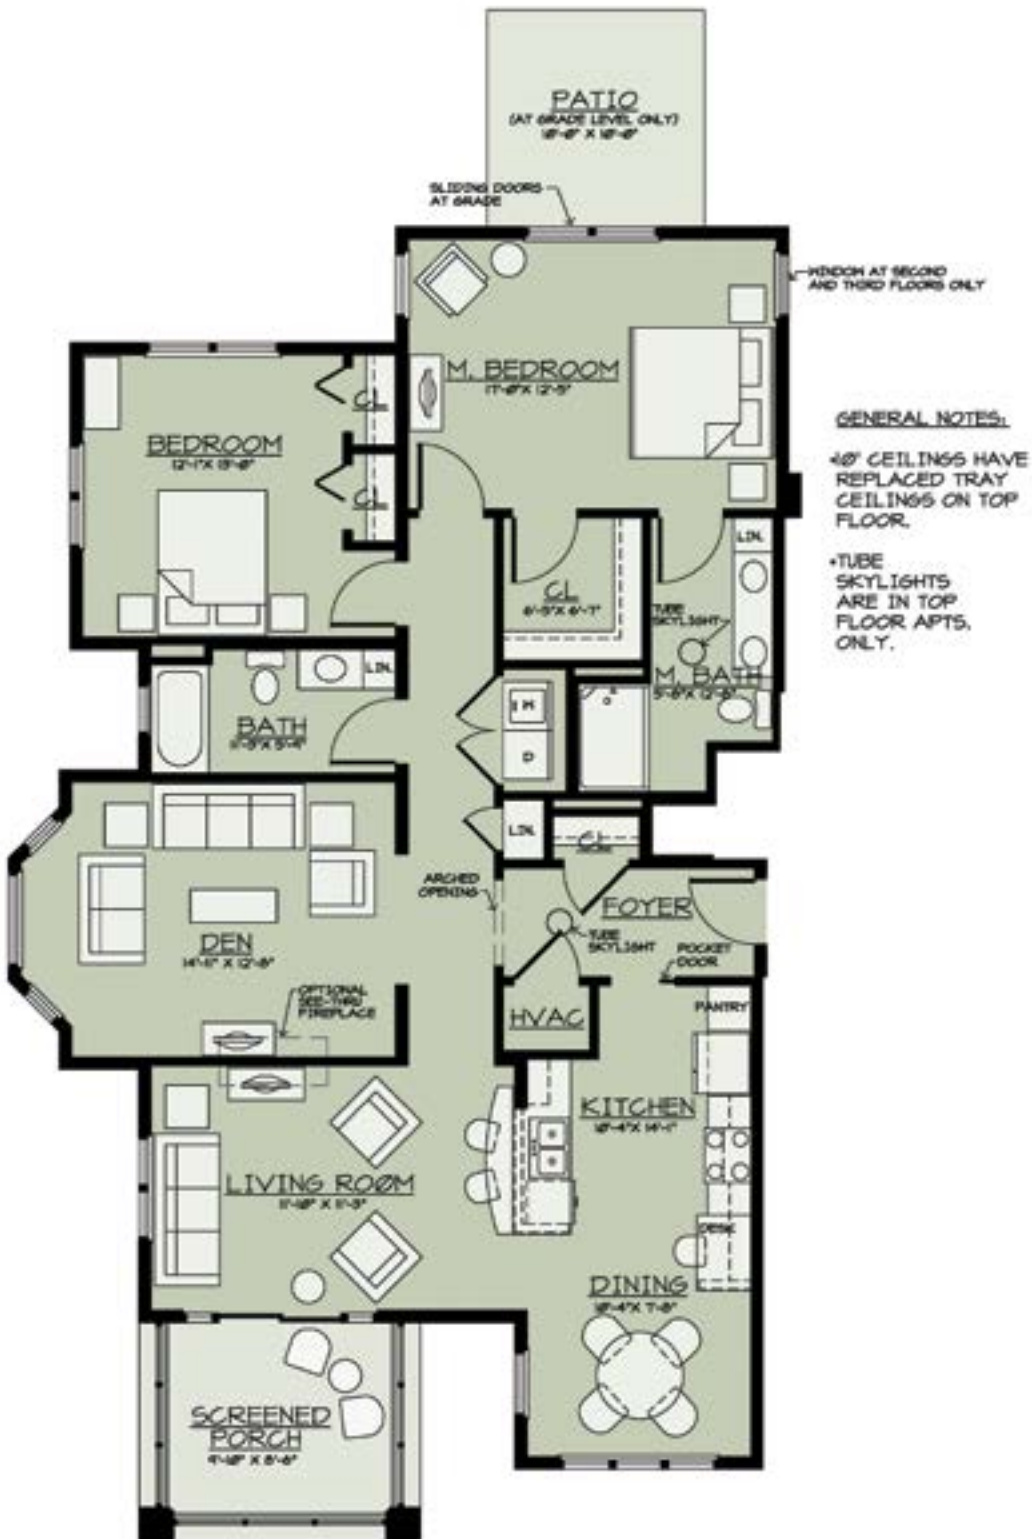

**ASBURY PLACE**  
**MARYVILLE**  
*Colorful Living*

MaryvilleSeniorLiving.com | Marketing: 865.238.8318

**Maple:** 1,569 square feet

*Apartment Floor Plans*