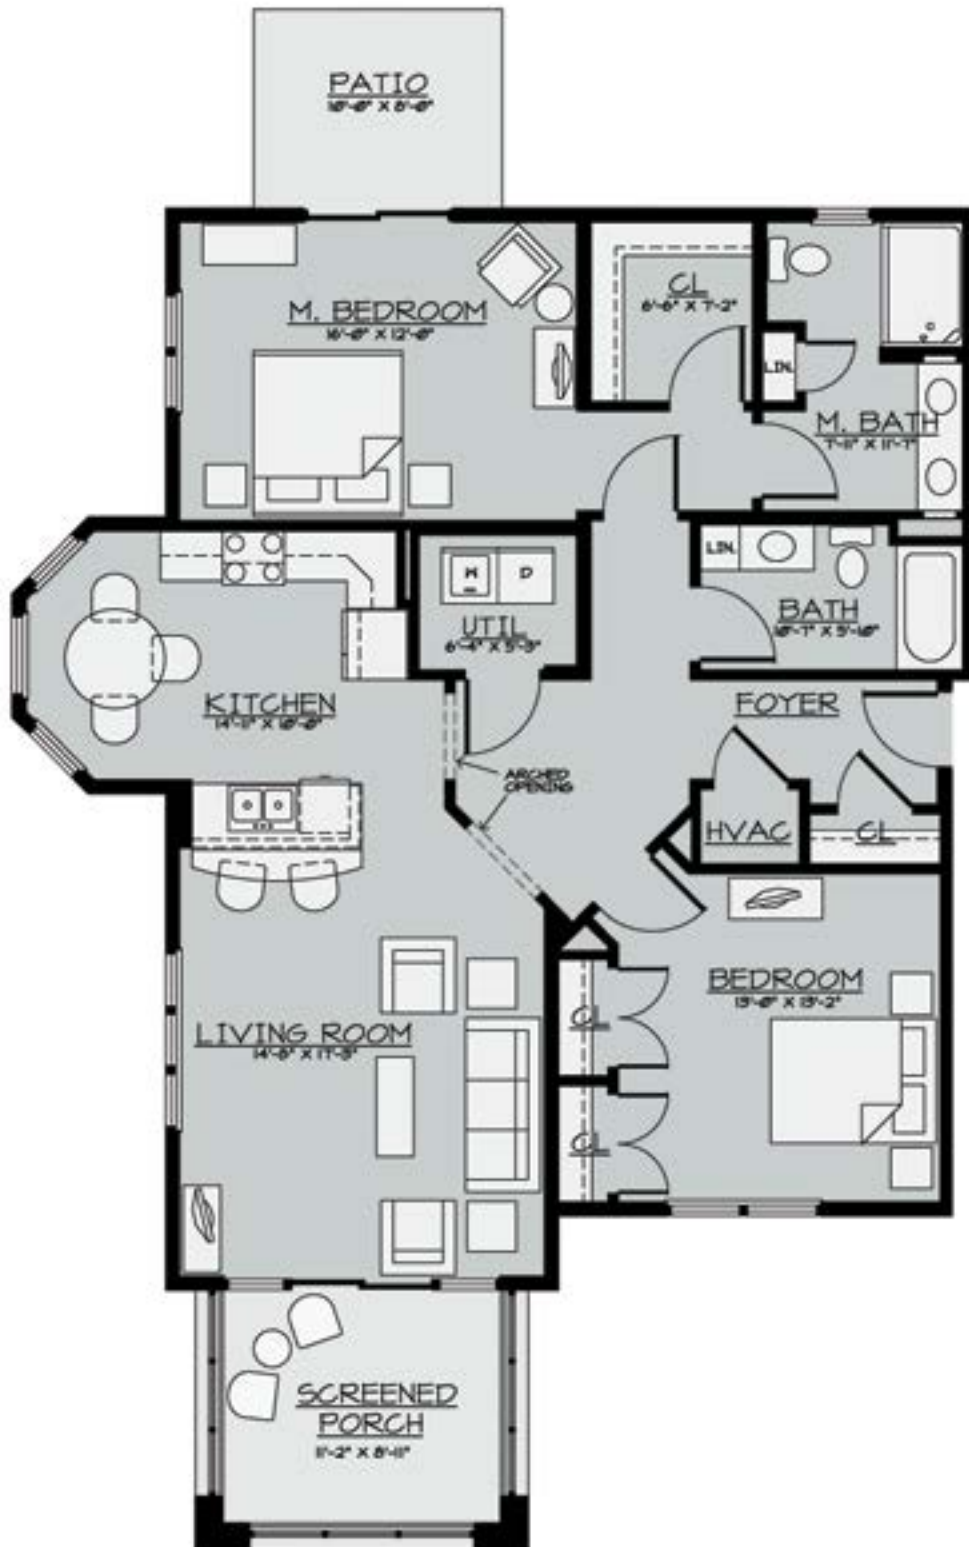

ASBURY PLACE
MARYVILLE
Colorful Living

MaryvilleSeniorLiving.com | Marketing: 865.238.8318

Redbud: 1,439 square feet

Apartment Floor Plans

EQUAL HOUSING OPPORTUNITY