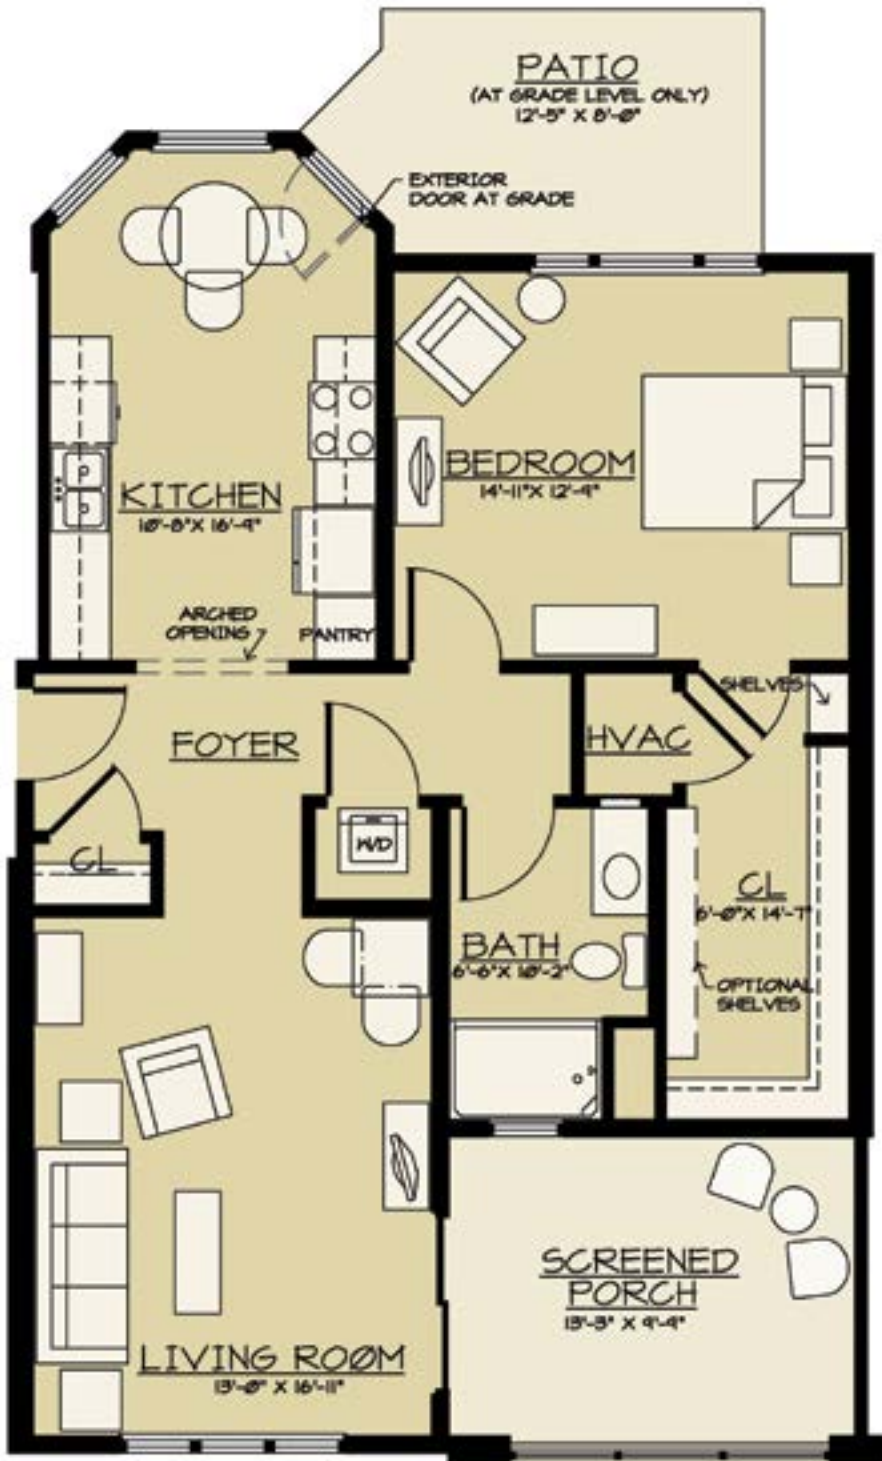

MaryvilleSeniorLiving.com | Marketing: 865.238.8318

**Holly:** 960 square feet

*Apartment Floor Plans*